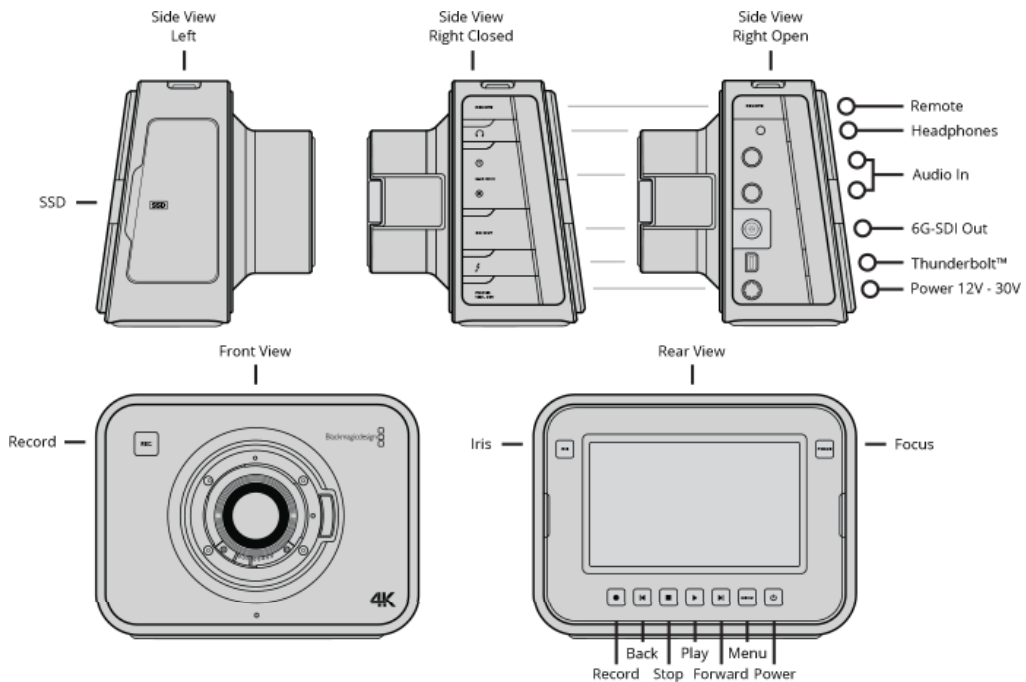

Controls

On screen touch menus and physical buttons for recording and transport control.

Microphone

Integrated mono microphone.

Speaker

Integrated mono speaker.

Mounting Options

3 x 1/4"-20 UNC thread mounting points on top of camera. 1 x 1/4"-20 UNC thread tripod mount with locator pin.

Connections

SDI Video Output

1 x 6G-SDI 10-bit 4:2:2 with choice of Film or Video Dynamic Range.

Analog Audio Input

2 x 1/4" jacks for professional balanced analog audio, switchable between mic and line levels.

Analog Audio Output

1 x 3.5mm stereo headphone output.

SDI Audio Output

2 channels in 6G-SDI 48 kHz and 24 bit.

Remote Control

1 x 2.5mm LANC for Rec Start/Stop, Iris Control and Focus.

Computer Interface

Thunderbolt port for capture of HD video and audio. USB 2.0 mini B port for software updates and configuration.