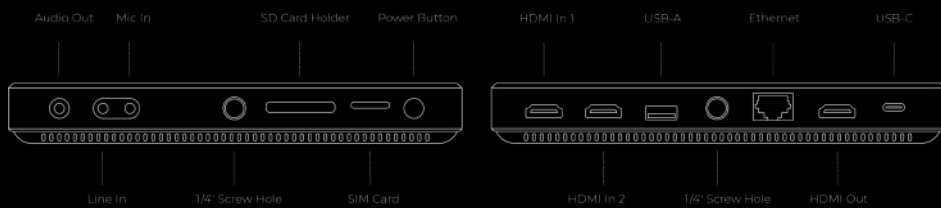

• **Encode** • **Switch** • **Monitor** • **Stream**

Stream to Integrating soon

Products

- YoloBox
- YoloBox Pro
- YoloBox Mini
- Instream
- VertiCam
- YoloCast
- YoloMax
- Overlay Lab

Solutions

- Live Selling
- Sports
- Weddings
- Church
- Videoographer
- Education

Resources

- Blog
- Customer Stories
- Marketing Kit
- Version History
- What's New (YoloCast)

Help

- Compare
- Help Center
- Request a Demo
- Where to Buy
- FaceBook Community

Company

- About Us
- Careers
- Events
- Contact Us

Partners

- Partner Program
- Become a Partner
- YoloLiv Certified Partner™ training