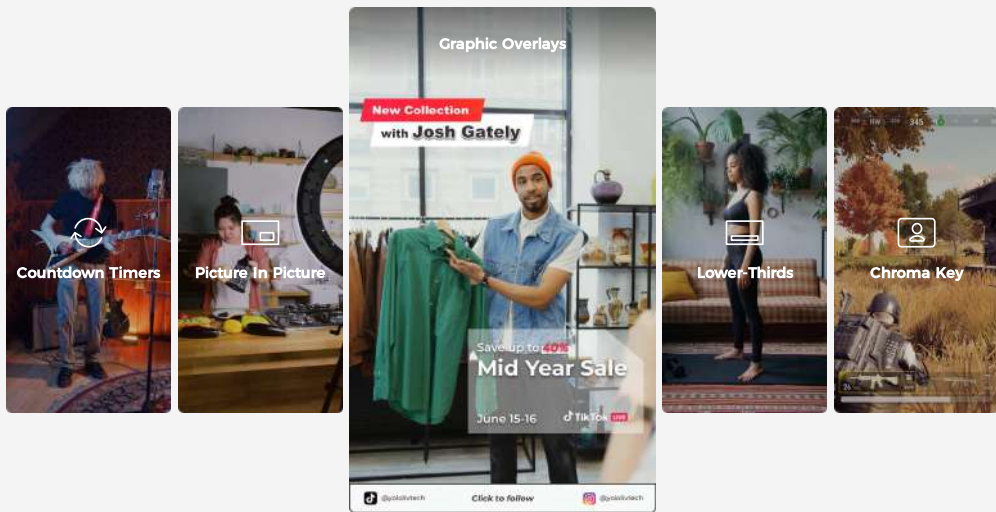

All in One
Encoder, switcher, recorder, monitor

Multiple Capture Sources
2 HDMI In + 1 USB In + SD Card

Running On Android OS
No computer/OBS required

3 Ways to Connect
Wifi, 4G LTE, Ethernet

Total Touch Screen Control
Operate intuitively as your smartphone

Internal Battery
Lasts for 3+ hours

Portability & Mobility
Compact size, fits into backpack

Live On the Go
Entire mobile live stream studio in one box

All Pro Software Features **Built-In**