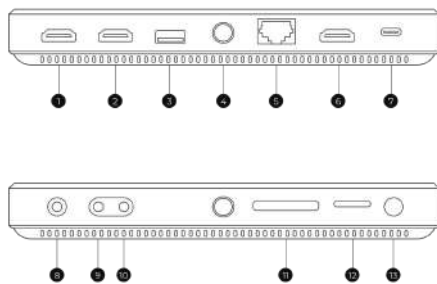

## Dimensions &amp; Weight

Height: 25mm

Width: 112.5mm

Length: 188mm

Weight: 600g

## Ports

- ① HDMI IN: Video input
- ② HDMI IN: Video input
- ③ USB-C: Video input  
(Please note in some USB webcams, only video can be captured.)
- ④ 1/4" Screw Hole: Mount Instream Mini with camera
- ⑤ ETHERNET PORT: Connect to Internet by Ethernet cable
- ⑥ HDMI OUT: Video out to monitor or computer for Zoom/Skype meetings
- ⑦ USB-C: Only for charging
- ⑧ AUDIO OUT: Connect with 3.5mm monitor headphones
- ⑨ LINE IN: Stereo, connect to electric guitar or synthesizer
- ⑩ MIC IN: Mono, connect to microphone for recording
- ⑪ SD Card Slot: Used for recording and loading graphics
- ⑫ SIM Card Slot: Insert SIM card to connect to Internet
- ⑬ Power Button: Turn on and turn off