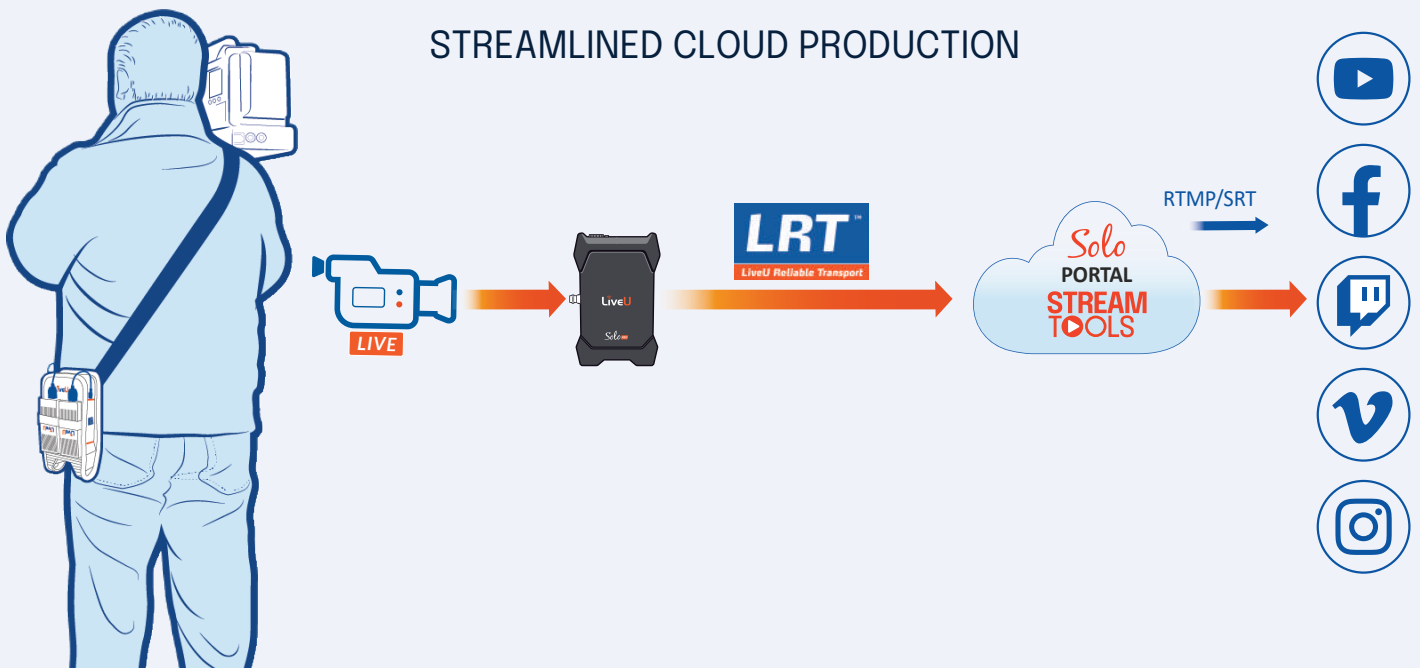

STREAMLINED CLOUD PRODUCTION