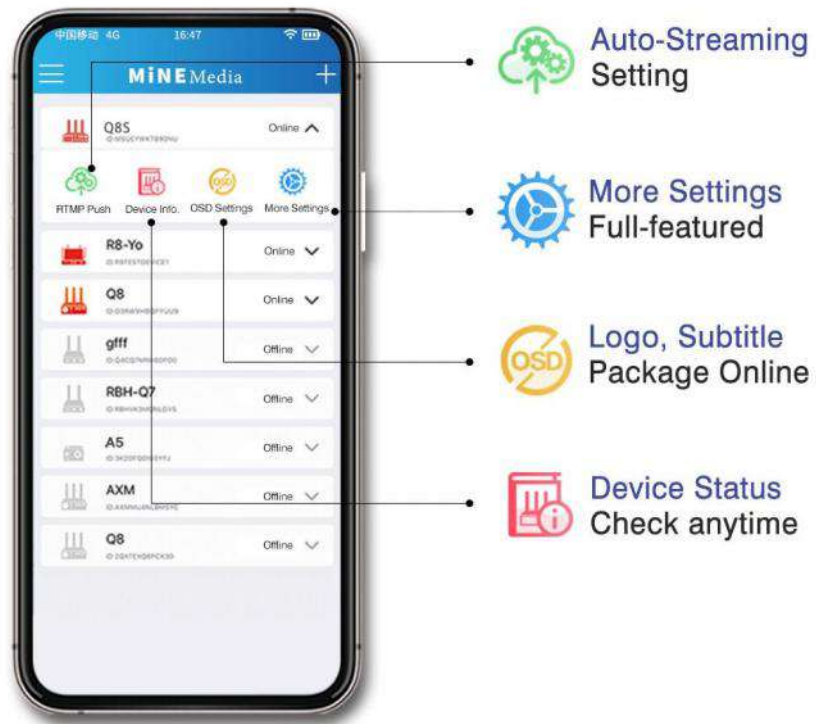

## Vertical Mode Live Streaming

Switching between horizontal and vertical screen modes at will.

It can be connected to the device through the device touch screen or M Live App to switch between the horizontal screen and the vertical screen mode to meet more scene requirements and viewing experience.

## MP3 background music playing

Audio in MP3 format can be imported into the device, and live songs can be selected through the device or M Live App and played with background music to make the live broadcast more atmospheric.

# M Live App Control

Logo. Subtitle. Text scrolling Add Online

All Mine Devices can be remotely controlled through the M Live App.