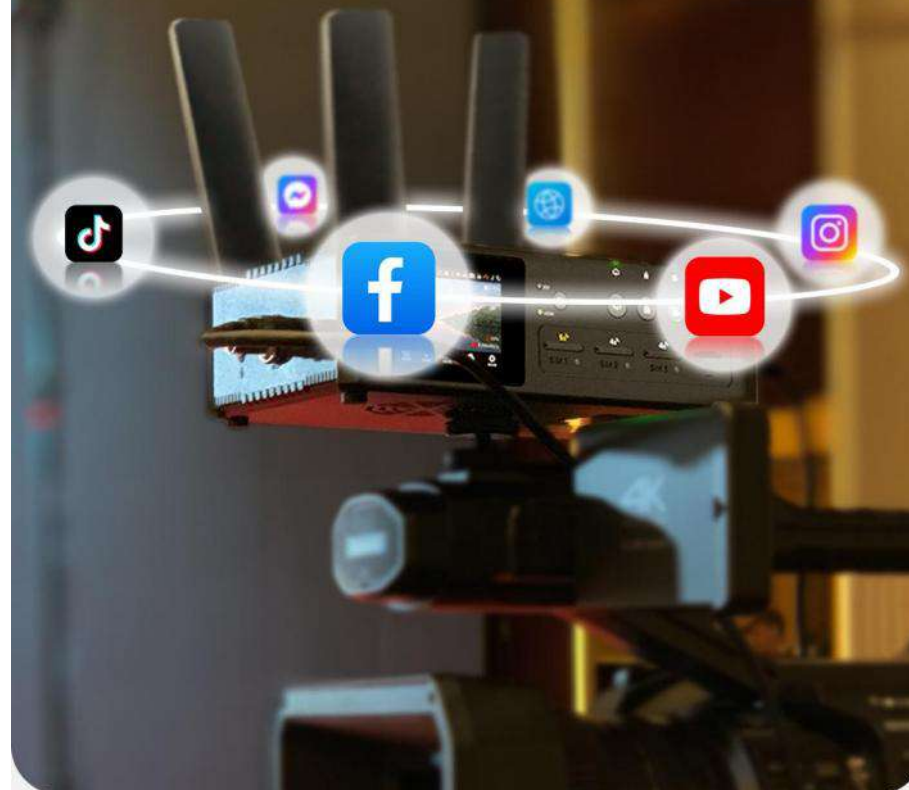

Multi-platform live streaming

It will open the multi-platform push function, and gradually increase it to four platforms for simultaneous push.