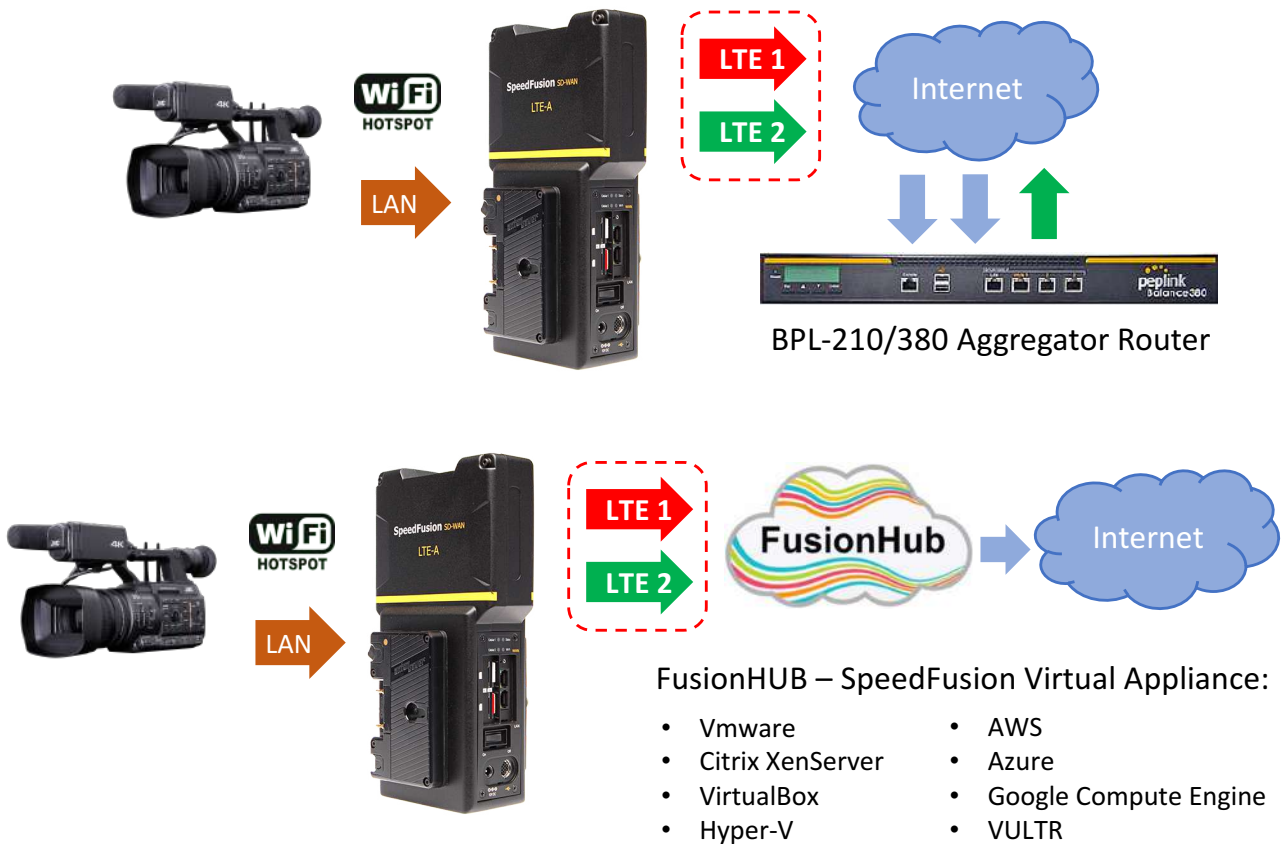

Bonding multiple links require aggregator to recreate standard IP protocol: