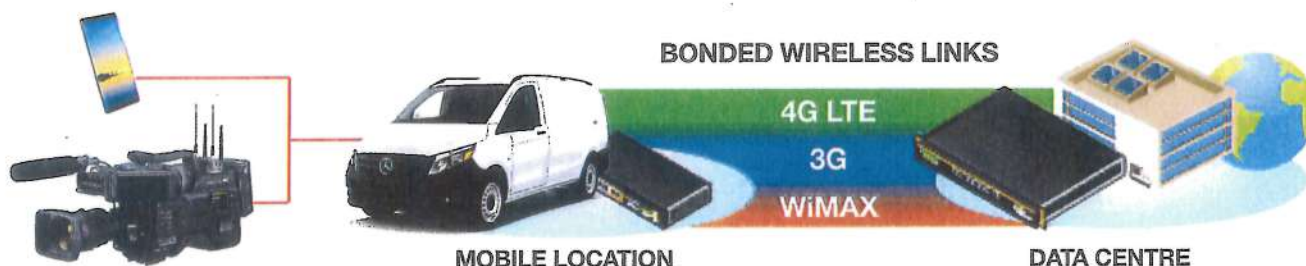

Do More on the road with SpeedFusion.

The speed, reliability and security delivered by SpeedFusion open up a wide range of new mobile VPN applications in demanding, mission-critical fields, such as newscasting and public safety. In addition, transferring large files, such as those generated by digital production, photography, and POS activities, becomes practical and profitable wherever your mobile workforce roams.