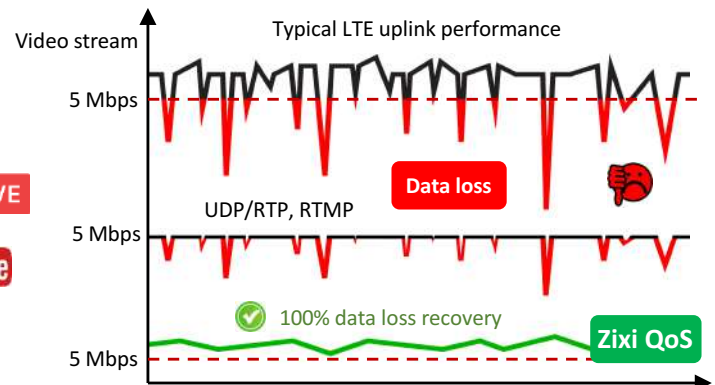

## CONNECTED CAM™

**Affordable**

JVC cameras feature built-in encoder and IP connectivity.

Our Bonded LTE uplink systems provide bi-directional VPN connection and full *Internet* access.

### Cameras with built-in streaming and connectivity

- |                 |                 |                     |
|-----------------|-----------------|---------------------|
| <b>GY-HC900</b> | <b>GY-HC550</b> | <b>KY-PZ100 PTZ</b> |
| <b>GY-HM660</b> | <b>GY-HC500</b> | <b>GY-HM650</b>     |
| <b>GY-HM250</b> | <b>GY-HM890</b> | <b>GY-HM850</b>     |
| <b>GY-HM200</b> | <b>GY-LS300</b> |                     |

**Reliable**

Streaming live video from any location over LTE or even Wi-Fi/LAN presents many challenges including bandwidth limitation, packet (data) loss, latency and jitter which may result in the corrupted video. The Internet is a “public” network, shared among millions of users, with unpredictable variations of speed and connection quality. Bonding multiple connections to increase available bandwidth and providing efficient error correction (QoS) to compensate for data loss assure delivery of broadcast-quality video over “public” networks. JVC cameras, IP video servers, and decoders are equipped with Zixi error correction (QoS). Zixi protocol monitors connection quality and applies the dynamic mix of FEC (Forward Error Correction), ARQ (Advanced Repeat reQuest) and Adaptive Bitrate to recover 100% of data in difficult network conditions.