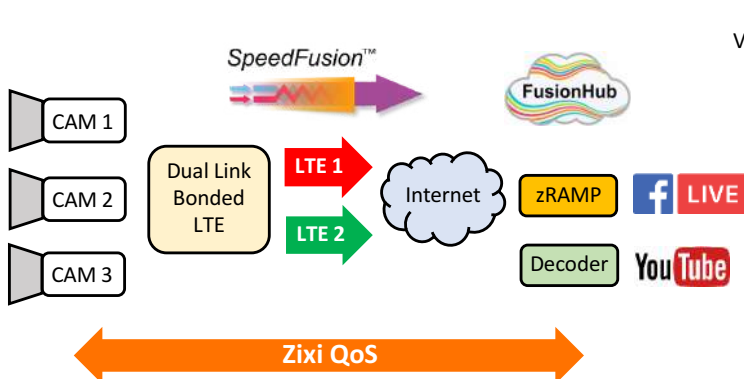

## CONNECTED CAM™

**Affordable**

JVC cameras feature built-in encoder and IP connectivity.

Our Bonded LTE uplink systems provide bi-directional VPN connection and full *Internet* access.

### Cameras with built-in streaming and connectivity

- |                 |                 |                     |
|-----------------|-----------------|---------------------|
| <b>GY-HC900</b> | <b>GY-HC550</b> | <b>KY-PZ100 PTZ</b> |
| <b>GY-HM660</b> | <b>GY-HC500</b> | <b>GY-HM650</b>     |
| <b>GY-HM250</b> | <b>GY-HM890</b> | <b>GY-HM850</b>     |
| <b>GY-HM200</b> | <b>GY-LS300</b> |                     |

**Reliable**

Streaming live video from any location over LTE or even Wi-Fi/LAN presents many challenges including bandwidth limitation, packet (data) loss, latency and jitter which may result in the corrupted video. The Internet is a “public” network, shared among millions of users, with unpredictable variations of speed and connection quality. Bonding multiple connections to increase available bandwidth and providing efficient error correction (QoS) to compensate for data loss assure delivery of broadcast-quality video over “public” networks. JVC cameras, IP video servers, and decoders are equipped with Zixi error correction (QoS). Zixi protocol monitors connection quality and applies the dynamic mix of FEC (Forward Error Correction), ARQ (Advanced Repeat reQuest) and Adaptive Bitrate to recover 100% of data in difficult network conditions.