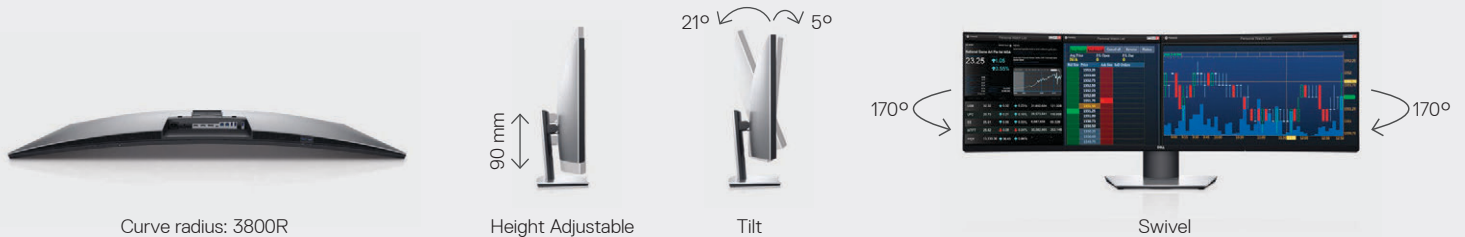

### Cables

- Power Cable
- DP Cable (DP to DP)
- USB Type-C Cable
- HDMI Cable
- USB 3.0 upstream cable

# Adjustability and connectivity

DELL ULTRASHARP 49 CURVED MONITOR | U4919DW

Easily adjust the panel to your preferred viewing position.

Curve radius: 3800R

Height Adjustable

Tilt

Swivel