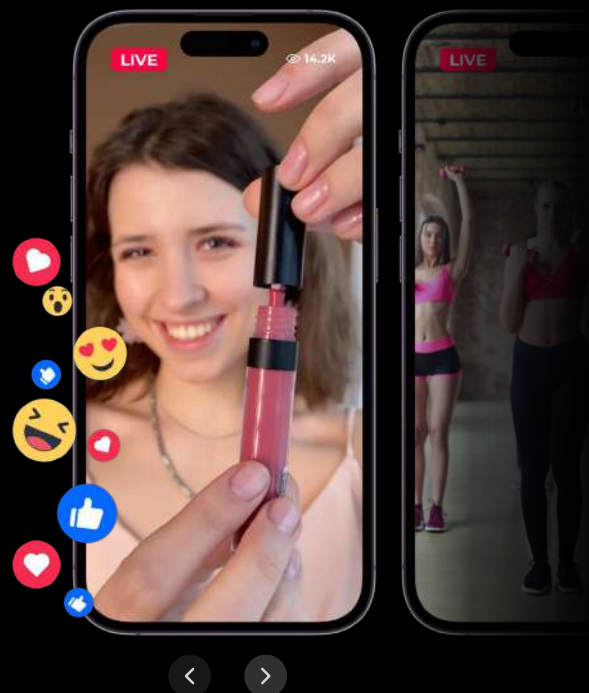

VERTICAL VIDEO HAS TAKEN OVER.

Huge brands are all jumping aboard the vertical video train. Consumers consider brands that advertise with vertical video 'more innovative'.

If you aren't posting a video in vertical, you're falling behind.