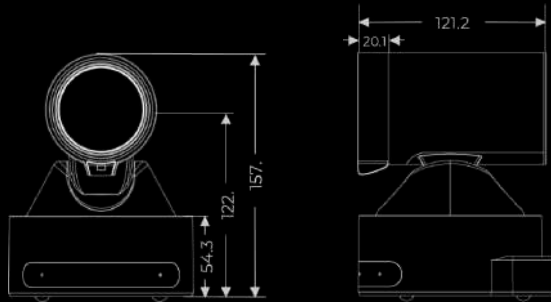

Dimensions & Weight

Ports

- 1 USB3.0 Interface
- 2 HDMI Interface
- 3 LINE IN Interface
- 4 RS232 IN Interface
- 5 RS232 OUT Interface
- 6 DC 12V Interface

CAMERA	
Video System	1080P60, 1080P50, 1080P30, 1080P25, 720P60, 720P50
Sensor	1/2.8-inch, CMOS, Effective Pixel: 2.07M
Scanning Mode	Progressive
Lens	12x, f=3.5mm ~ 42.3mm, F1.8 - F2.8
Digital Zoom	16x
Minimum Illumination	0.5 Lux @ (F1.8, AGC ON)
Shutter	1/30s - 1/10000s
White Balance	Auto, Indoor, Outdoor, One Push, Manual, VAR
Backlight Compensation	Support
Digital Noise Reduction	2D&3D Digital Noise Reduction
SNR	≥55dB
Horizontal FOV	72.5° ~ 6.9°
Vertical FOV	44.8° ~ 3.9°
Pan Angle	±170°
Tilt Angle	±170°

Want to know how to live stream 24/7 with YoloCast? [YES, I do!](#)