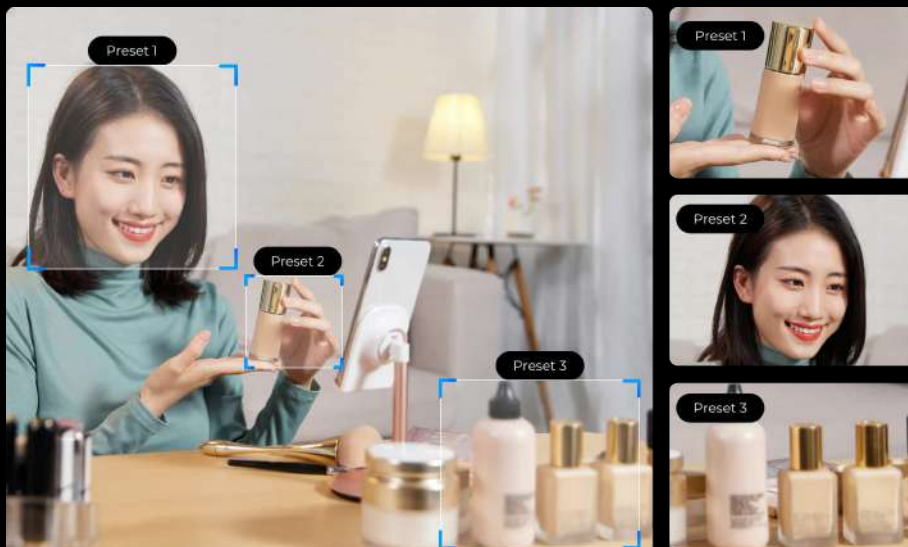

Switch Easily With Multiple Preset Positions

Store and recall 255 specific pan/tilt/zoom positions quickly with your cameras

Remote Control

Control the camera remotely for free angle rotation through the RS232 serial port.

Perfect for one-man show. No additional crew needed.