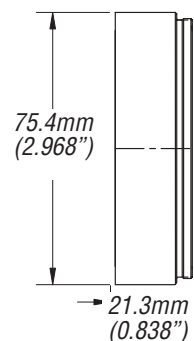

## Century Add-ons for Sony HVR-Z1U and HDR-FX1 (16:9 mode)

	Description	Focal Length	Aperture	Horiz. Angle of View	35mm Still Equivalent	Comments
<b>ORIGINAL LENS</b>	12X	4.5-54mm	f/1.6-f/2.8	58°-5.3°	32.5-390mm	
<b>VS-06WA-HDS</b>	.6X Wide Angle Adapter	2.7-14.9mm	f/1.6-f/2.8	83.3°-18.3°	20-112mm	Partial zoom capability
<b>VS-07CV-HDS</b>	.7X HD Wide Angle Converter	3.15-37.8mm	f/1.6-f/2.8	74.6°-7.3°	24-288mm	Full zoom capability
<b>VS-FEWA-HDS</b>	Fisheye Adapter	Approx. 2.3	f/1.6-f/2.8	92°	17mm	Partial zoom capability
<b>VS-FE3X-HDS</b>	.3X Ultra Fisheye Adapter	Approx. 1.4	f/1.6-f/2.8	175°	8mm	Partial zoom capability
<b>VS-16TC-HDS</b>	1.6X Tele-Converter	39.6-86.4mm	f/1.6-f/2.8	6.9°-3.2°	299-644mm	Partial zoom, vignettes @ wide angles
<b>AD-7220-00</b>	+ 2.0 Achromatic Diopter	N/A	f/1.6-f/2.8	N/A	N/A	Full zoom capability
<b>AD-7235-00</b>	+ 3.5 Achromatic Diopter	N/A	f/1.6-f/2.8	N/A	N/A	Full zoom capability

.6X Wide Angle Adapter  
7-oz (200g)

.7X HD Wide Angle Converter  
1-lb 10-oz.

Fisheye  
7.6-oz (213g)

.3X Ultra Fisheye  
1-lb 2-oz. (510g)

1.6X Tele-Converter  
1-lb 10-oz (731g)

Achromatic Diopter  
5.6-oz. (159g)