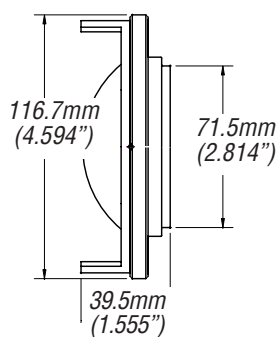

.3X Ultra Fisheye
1-lb 2-oz. (510g)