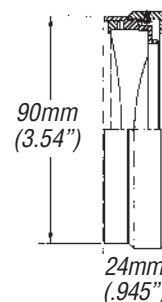

# Specifications

## Century Add-ons for Sony HVR-Z1U and HDR-FX1 (16:9 mode)

	Description	Focal Length	Aperture	Horiz. Angle of View	35mm Still Equivalent	Comments
<b>ORIGINAL LENS</b>	12X	4.5-54mm	f/1.6-f/2.8	58°-5.3°	32.5-390mm	
<b>VS-06WA-HDS</b>	.6X Wide Angle Adapter	2.7-14.9mm	f/1.6-f/2.8	83.3°-18.3°	20-112mm	Partial zoom capability
<b>VS-07CV-HDS</b>	.7X HD Wide Angle Converter	3.15-37.8mm	f/1.6-f/2.8	74.6°-7.3°	24-288mm	Full zoom capability
<b>VS-FEWA-HDS</b>	Fisheye Adapter	Approx. 2.3	f/1.6-f/2.8	92°	17mm	Partial zoom capability
<b>VS-FE3X-HDS</b>	.3X Ultra Fisheye Adapter	Approx. 1.4	f/1.6-f/2.8	175°	8mm	Partial zoom capability
<b>VS-16TC-HDS</b>	1.6X Tele-Converter	39.6-86.4mm	f/1.6-f/2.8	6.9°-3.2°	299-644mm	Partial zoom, vignettes @ wide angles
<b>AD-7220-00</b>	+ 2.0 Achromatic Diopter	N/A	f/1.6-f/2.8	N/A	N/A	Full zoom capability
<b>AD-7235-00</b>	+ 3.5 Achromatic Diopter	N/A	f/1.6-f/2.8	N/A	N/A	Full zoom capability

.6X Wide Angle Adapter  
7-oz (200g)

.7X HD Wide Angle Converter  
1-lb 10-oz.

Fisheye  
7.6-oz (213g)

.3X Ultra Fisheye  
1-lb 2-oz. (510g)

1.6X Tele-Converter  
1-lb 10-oz (731g)

Achromatic Diopter  
5.6-oz. (159g)