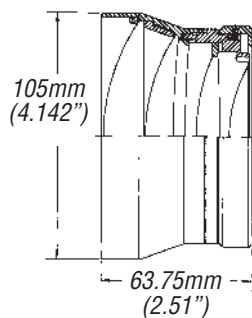

.6X Wide Angle Adapter  
7-oz (200g)

.7X HD Wide Angle Converter  
1-lb 10-oz.

Fisheye  
7.6-oz (213g)

.3X Ultra Fisheye  
1-lb 2-oz. (510g)

1.6X Tele-Converter  
1-lb 10-oz (731g)

Achromatic Diopter  
5.6-oz. (159g)