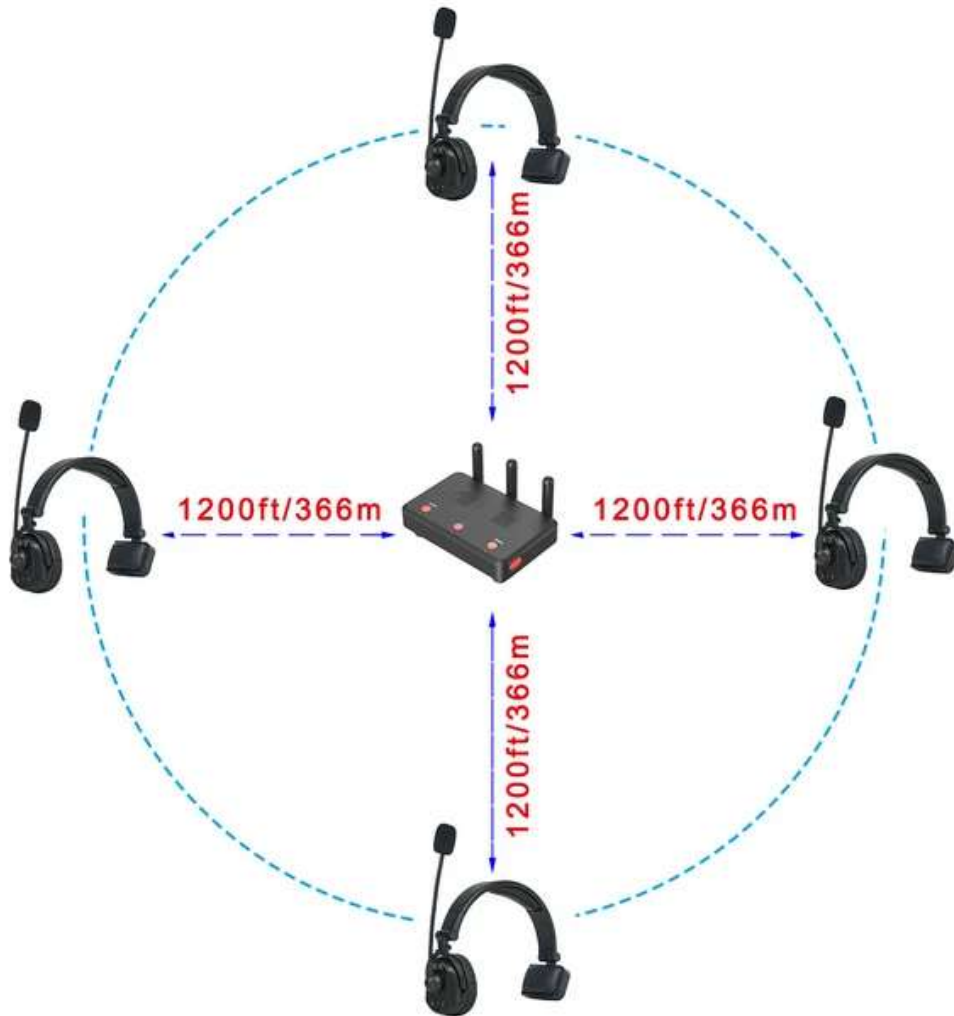

CAME-TV WAERO Duplex Digital Wireless Headset Communication Devices with Hardcase 4 Pack

 came-tv.com/products/came-tv-waero-duplex-digital-wireless-foldable-headset-with-hardcase-4-pack

PRODUCT Specifications

Standard	DECT technology, GAP compatible
Range	1200ft (366 Meters) open space
Talk Time	12-15 Hours;
Channel Bandwidth	1.728MHz
Modulation Type	GFSK
Transmission Speed	1.152 Mbps
Duplex Operation	Time Division Duplex (TDD)
Speech Coding	ADPCM transcoder supports up to 8 duplex 32kbs channels, fully compliant with ITU G.726
Frequency Bands	1.78-1.93G

4 Pack Headsets Working Diagram 1 (1 Master+ Hub+3 Slaves)

Radius distance 1200ft/366m
between HUB and headsets

4 Pack Headsets Working Diagram 2 (1 Master+ Hub+3 Slaves)

Radius distance 1200ft/366m between
HUB and headsets (or Master and other slaves)

MUTE ON

MUTE OFF

Foldable

1200ft/366m Range in Open Space

Battery Pack for NB-6L

3.7V 1600mAh

Operation time: 12-15 hours

Charge time: 2 hours