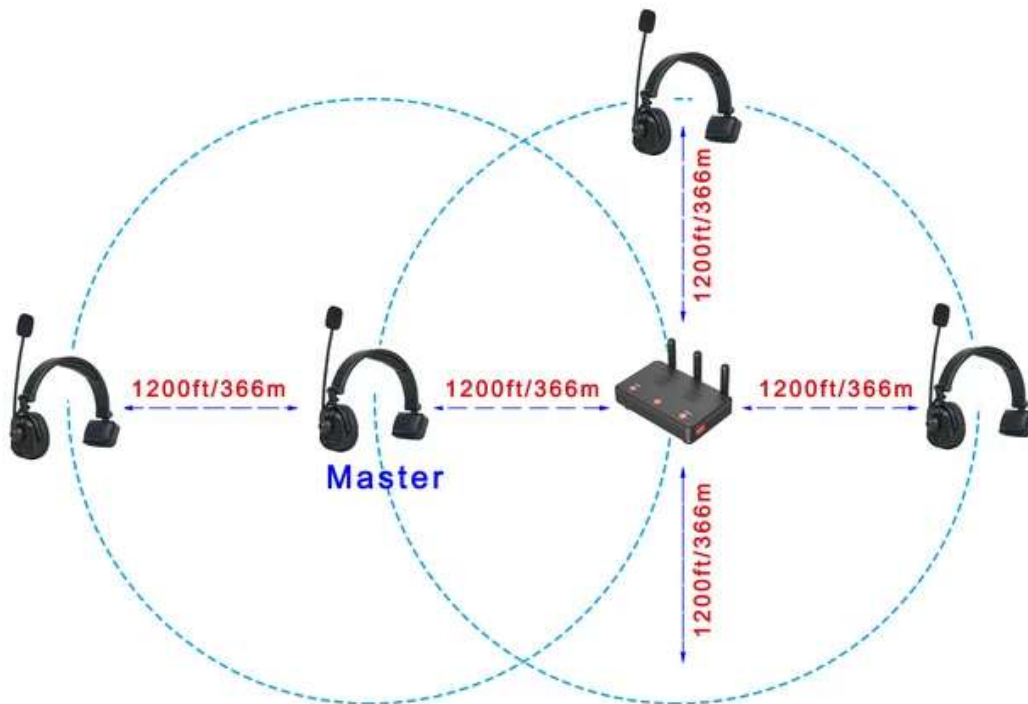

4 Pack Headsets Working Diagram 2 (1 Master+ Hub+3 Slaves)

Radius distance 1200ft/366m between
HUB and headsets (or Master and other slaves)