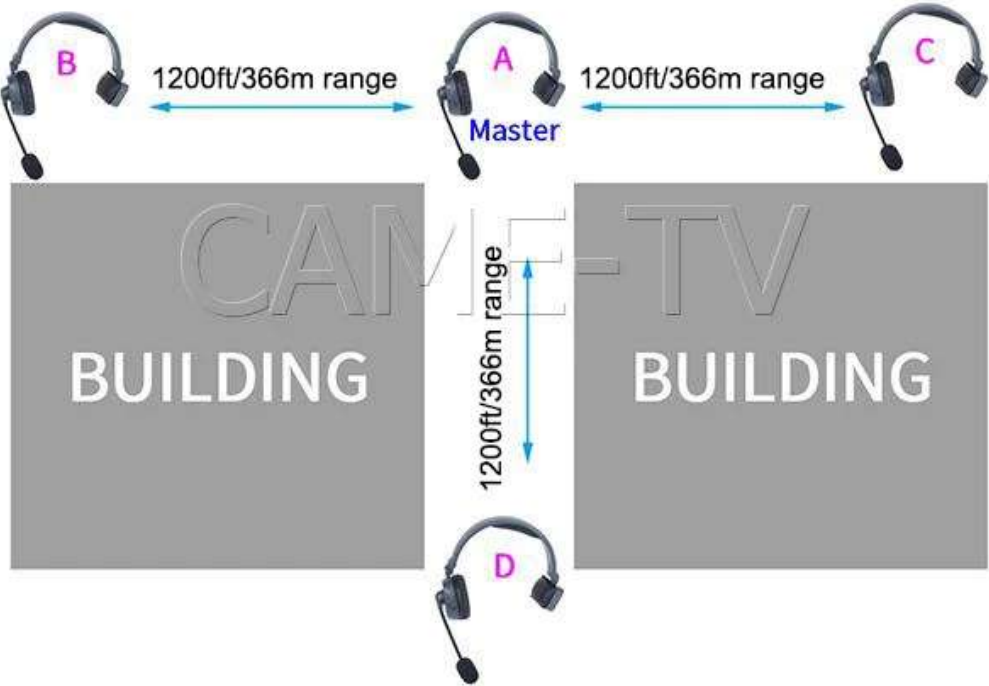

MUTE ON

MUTE OFF

Foldable

1200ft/366m Range in Open Space

Battery Pack for NB-6L

3.7V 1600mAh

Operation time: 12-15 hours

Charge time: 2 hours

Standby time: 100 hours

LCD Battery Charger

Dual charger

Micro USB cable

what's included

- (1) Master headset x 1 (2) Remote headset x 3
(3) Battery x 4 (4) Hard case x 1 (5) Charger x 2