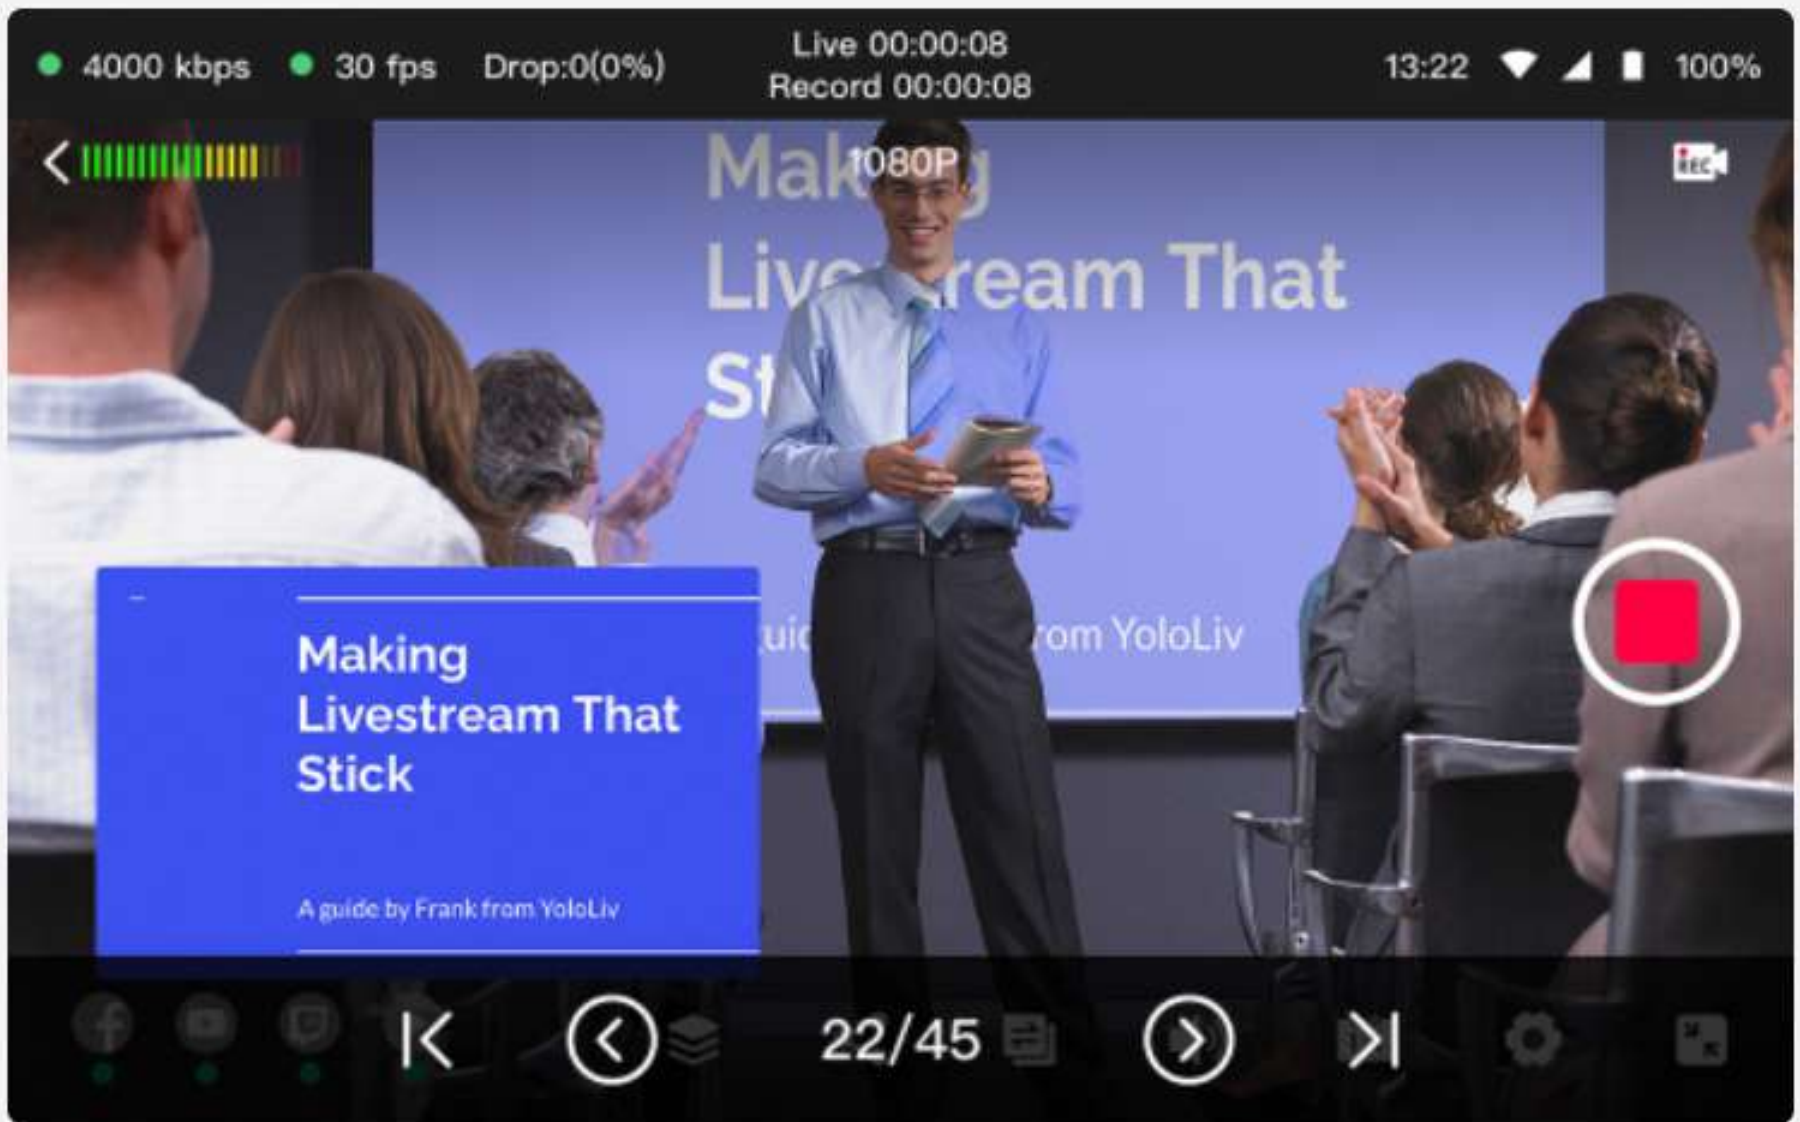

We will answer you **LIVE**.

1

SENEGAL

First half 11:54

FIFA World Cup Group H

A photograph of a wedding ceremony. A bride in a white lace gown with a long train is kissing the groom on the cheek. They are standing under a wooden archway decorated with greenery. Several guests in formal attire are visible in the background, some clapping. The ceremony is taking place in a bright room with large windows.