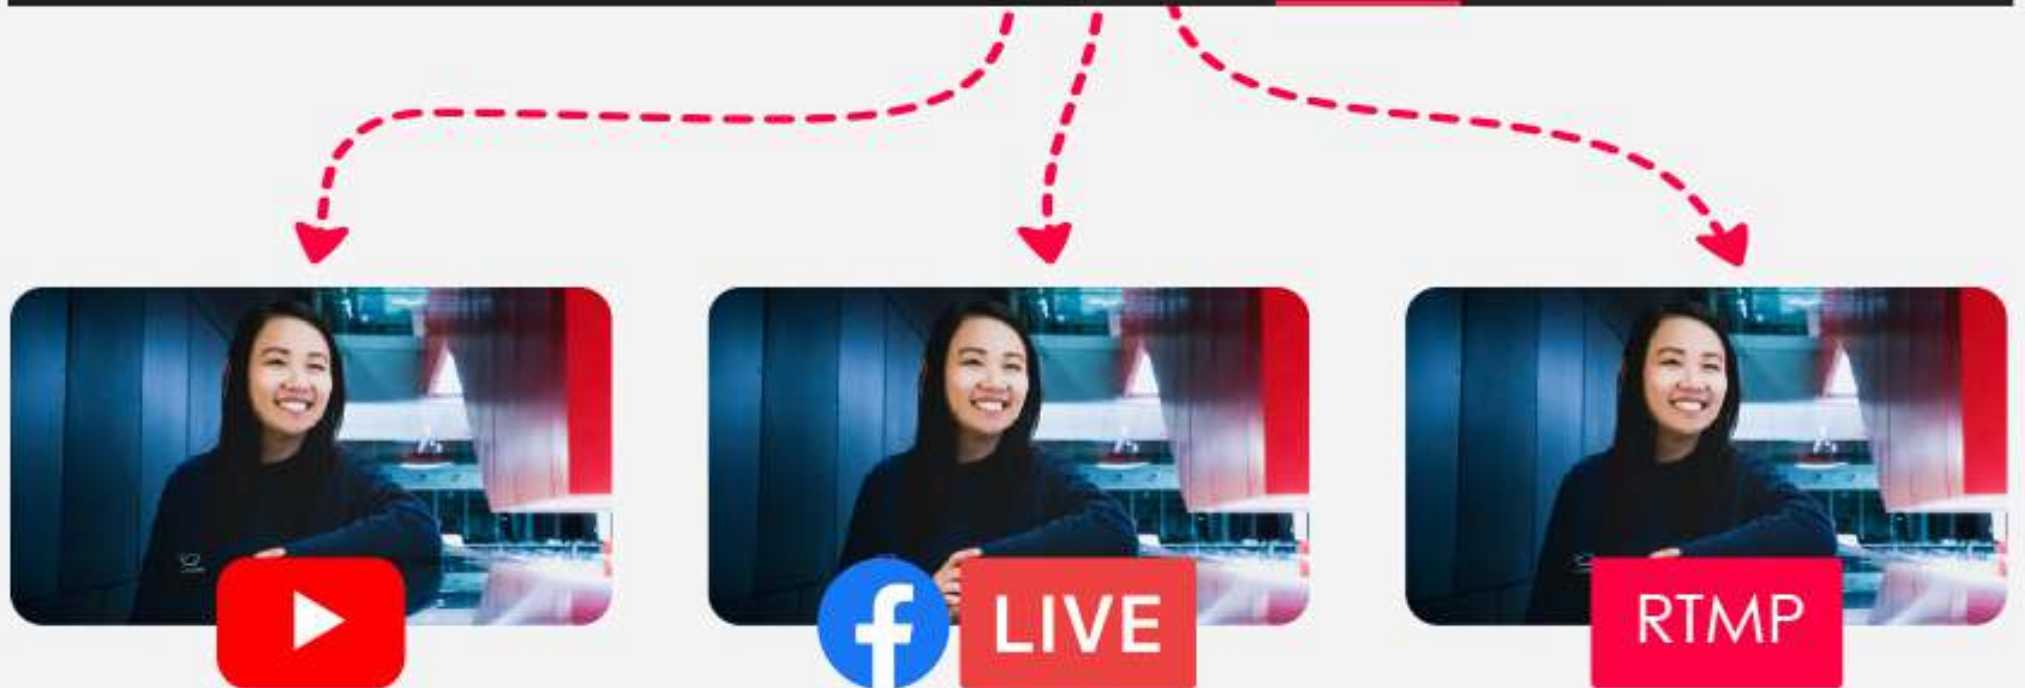

The screenshot displays a video streaming software interface. The top-left section shows a live video feed of a woman smiling, with a '720P' resolution indicator and a 'REC' button. Below the feed are icons for Facebook, YouTube, and Twitch. The bottom-left section shows source selection options: 'HDMI 1' (selected), 'HDMI 2', and 'USB'. The bottom-right section shows a 'Platforms' list with the following items:

Platform	Account	Status
Facebook	zenka@yunxi.tv	On
YouTube	zenka@yunxi.tv	On
Twitch		On
Custom RTMP		Link

The bottom-right section also includes a red '+' button and a bottom navigation bar with icons for layers, sharing, volume, calendar, and settings.