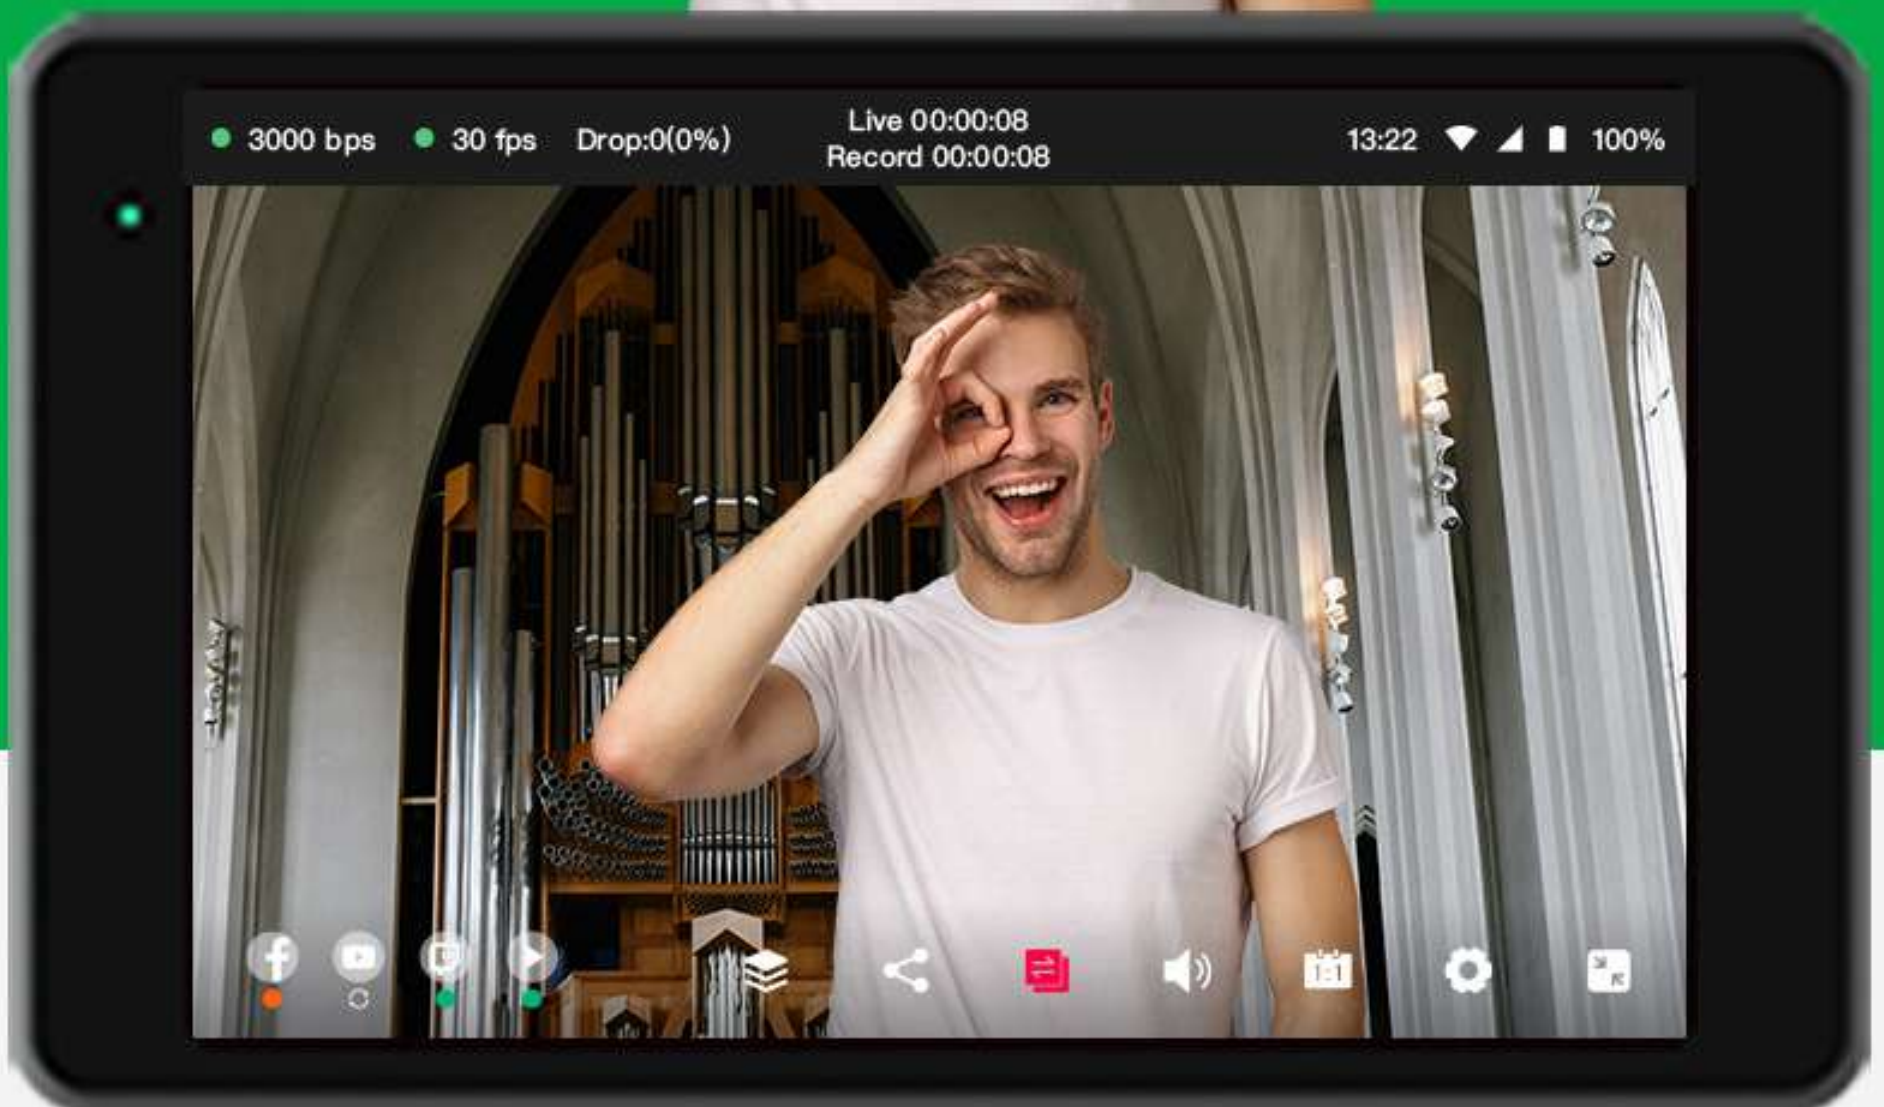

SIM  
CARD

Stream to Multiple Platforms  
Simultaneously **For FREE**

RTMP(S)

The screenshot displays a video streaming software interface. The top-left section shows a live video feed of a woman smiling, with a '720P' resolution indicator and a 'REC' button. Below the feed are icons for Facebook, YouTube, and Twitch. The bottom-left section shows source selection options: 'HDMI 1' (selected), 'HDMI 2', and 'USB'. The bottom-right section shows a 'Platforms' list with the following items:

Platform	Account	Status
Facebook	zenka@yunxi.tv	On
YouTube	zenka@yunxi.tv	On
Twitch		On
Custom RTMP		Link

The bottom-right section also includes a red '+' button and a bottom navigation bar with icons for layers, sharing, volume, calendar, and settings.