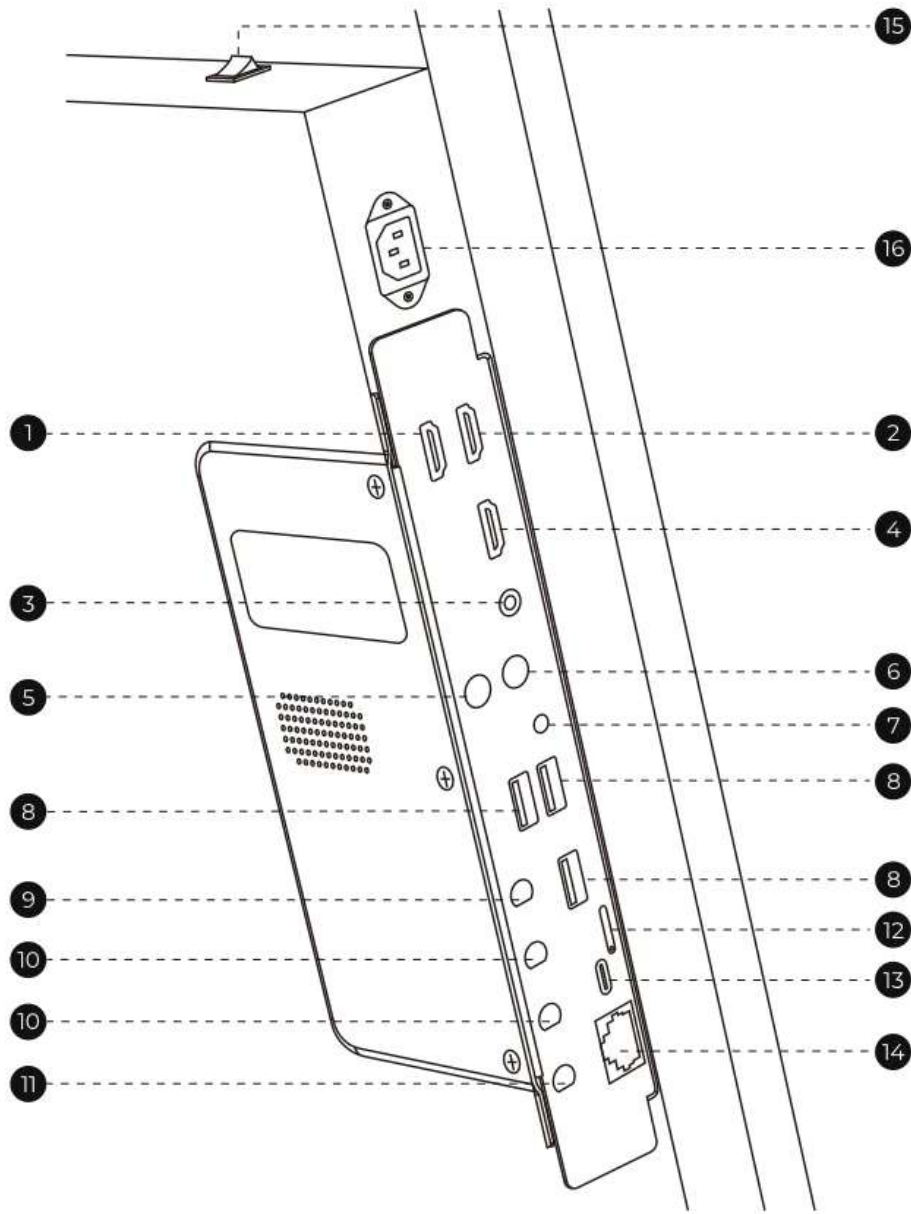

# YoloMax: Shape the Future of Live Selling

---

[yololiv.com/yolomax](https://yololiv.com/yolomax)

\* Currently, the stand is not included in the package due to logistics costs.

- 1HDMI IN 1
- 2HDMI IN 2
- 312V OUT
- 4HDMI OUT
- 5LINE IN
- 6MIC IN
- 7AUDIO OUT
- 8USB-A
- 9WIFI ANTENNA
- 104G ANTENNA
- 11GPS ANTENNA (backup)
- 12SIM CARD
- 13TYPE-C
- 14ETHERNET
- 15POWER BUTTON
- 16POWER CABLE INTERFACE

## Interfaces

HDMI IN 1; HDMI IN 2; USB-A3.0\*3; HDMI OUT; ETHERNET; LINE IN(3.5mm); MIC IN(3.5mm); TYPE-C; AUDIO OUT(3.5mm); Nano SIM Card Holder;