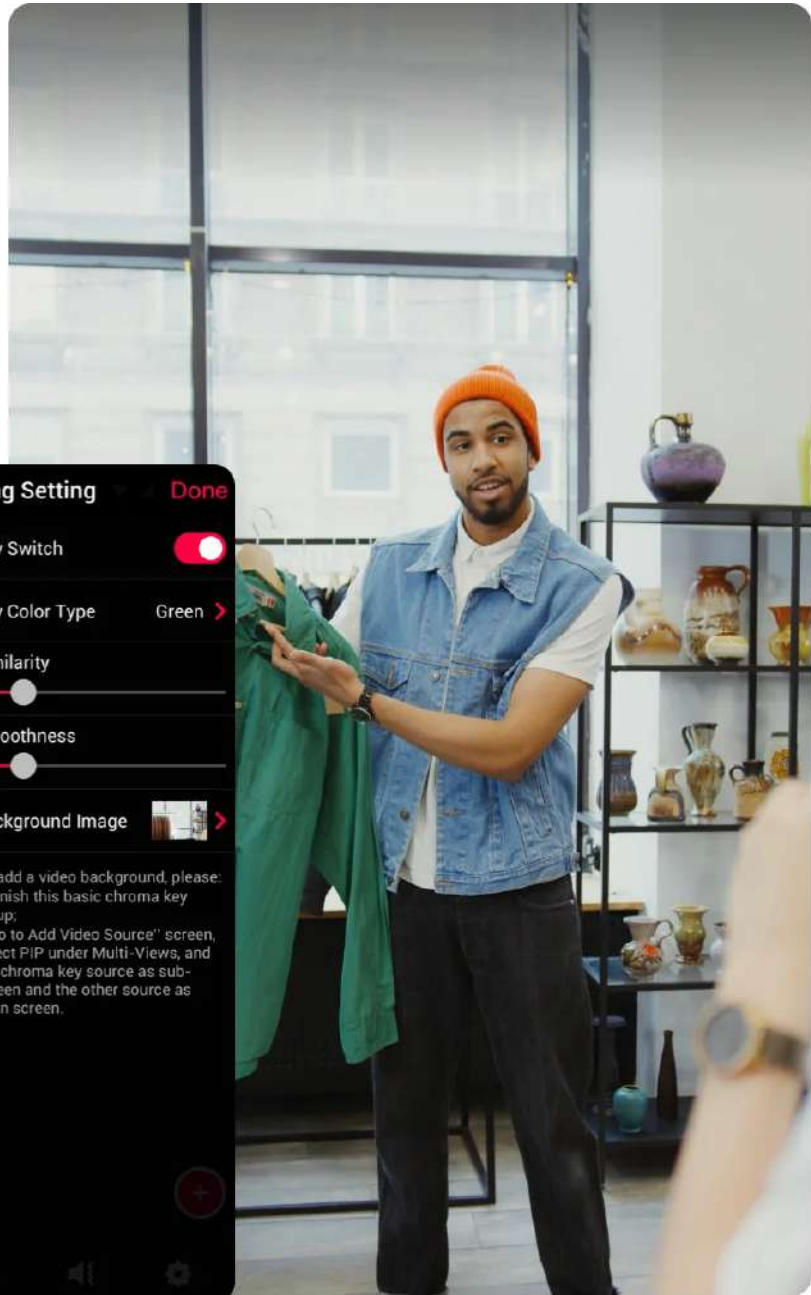

Chroma Keying Setting Done

Key Switch ☒

Key Color Type Green >

Similarity

Smoothness

Background Image >

To add a video background, please:
1. Finish this basic chroma key setup;
2. Go to "Add Video Source" screen, select PIP under Multi-Views, and the chroma key source as sub-screen and the other source as main screen.

Cancel

Restore Default Setting