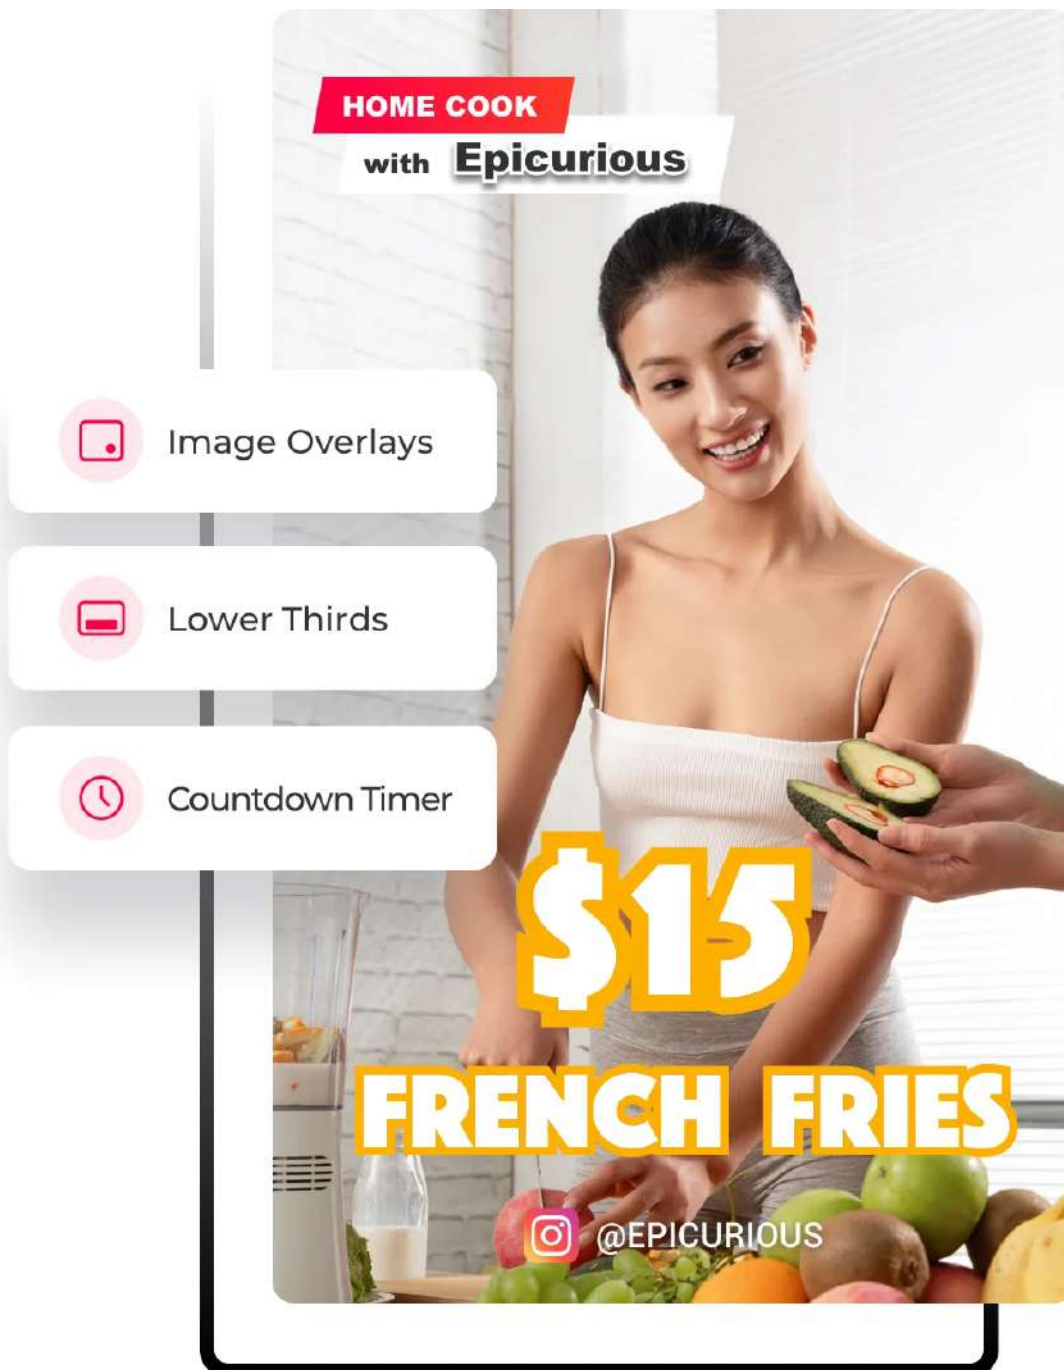

Stand Out with Various Graphic Overlays.

Brand your live streams like a pro with a bunch of built-in graphic overlays like lower-thirds, images, watermarks, custom logos, countdown timers and more. Graphics add a professional and polished look to any live stream and help you stand out from your competitors.

Amplify Your Sales Event After the Stream.